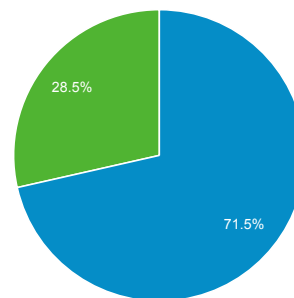

Mar 11, 2016 - Apr 10, 2016

Audience Overview

All Users
100.00% Sessions

Overview

■ New Visitor ■ Returning Visitor

Language	Sessions	% Sessions
1. en-us	1,805	49.78%
2. en-gb	1,096	30.23%
3. en-za	330	9.10%
4. en	324	8.94%
5. (not set)	21	0.58%
6. en_gb	10	0.28%
7. en-ca	8	0.22%
8. c	3	0.08%
9. ru	3	0.08%
10. ru-ru	3	0.08%